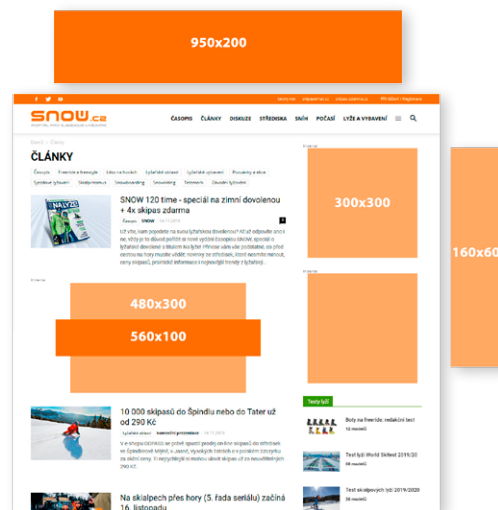

# Online pricelist 22/23

Websites, newsletters, PR, contests

## Desktop (pc, notebook)

formats - desktop	size	data size	CPT cost per 1000 impressions
BIG SQUARE	300x300 px (or 300x250)	100 kB	500 CZK
DOUBLE LEADER BOARD	950x200 px	100 kB	750 CZK
WALLPAPER (WIDESQUARE)	480x300 px	150 kB	750 CZK
SUPER FULL	560x100 px	60 kB	250 CZK
SKYSCRAPER	160x600 px	80 kB	250 CZK
BRANDING / SNOW.CZ (1920x1200 px)	LEADERBOARD 1164x200 px 2x SKYSCRAPER 160x1000 px	300 kB	1000 CZK

## Mobile devices

formats - mobile	size	data size	CPT cost per 1000 impressions
MOBILE SQUARE	480x480 px (or 300x300px)	100 kB	500 CZK
MOBILE TOP STICKY	600x200 px	100 kB	500 CZK
MOBILE STICKY FOOTER	600x200 px	100 kB	500 CZK
MOBILE STRIP	600x200 px	100 kB	250 CZK
MOBILE INTERSCROLLER (MOBILE BRANDING)	480x820 px	150 kB	750 CZK